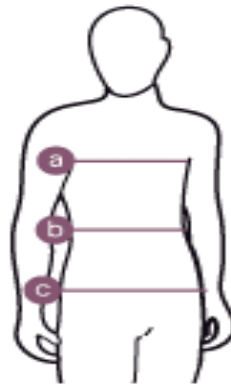

## INUTEQ 'BODYCOOL SMART'

EU - cm	XS	S	M	L	XL	2XL	3XL
(A) CHEST SIZE	80-84	88-92	96-100	104-108	112-116	120-124	128-132
(B) WAIST SIZE	68-72	76-80	84-88	92-96	100-104	108-112	116-120
(C) HIP SIZE	84-88	92-96	100-104	108-112	116-120	124-128	132-136

USA/UK - inch	XS	S	M	L	XL	2XL	3XL
(A) CHEST SIZE	31-33	34-37	37-40	40-44	44-48	48-52	53-58
(B) WAIST SIZE	27-29	30-32	32-35	35-39	39-47	43-47	48-53
(C) HIP SIZE	32-34	35-37	37-40	40-44	44-48	48-51	51-56